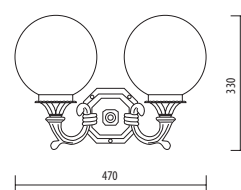

CODE	DESCRIPTION	LAMP	VOLUME	ENERGY CLASS	COLOR
DB.0481	A.0107/ST/20/WHT/OP	E27 - max 60W	0,020	A D	☐
DB.0215	A.0107/STN/25/WHT/OP	E27 - max 60W	0,025	A D	☐
DB.0482	A.0107/ST/20/2/WHT/OP	E27 - max 60W	0,035	A D	☐

Colors available: black (BLK), white (WHT), anthracite (ANT), metal silver (MTL-SLV)

IP44

CE

U.V. RESISTANT