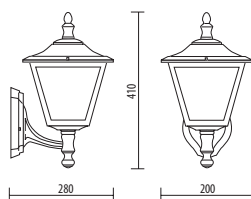

CODE	DESCRIPTION	LAMP	VOLUME	ENERGY CLASS	COLOR
DB.0572	D.7025/STL/BLK	E27 - max 60W	0,025	A D	■
DB.0573	D.7025/SPL/BLK	E27 - max 60W	0,025	A D	■
DB.0575	D.7025/S/BLK	E27 - max 60W	0,025	A D	■

Available hand shaded colors: black-rust (BLK-RST), black-green (BLK-GRN), black-gold (BLK-GLD), black-silver (BLK-SLV)