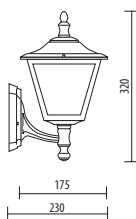

CODE	DESCRIPTION	LAMP	VOLUME	ENERGY CLASS	COLOR
DB.0386	D.7010/STLL/BLK	E27 - max 60W	0,02	A > D	■
DB.0399	D.7010/SPLL/BLK	E27 - max 60W	0,02	A > D	■
DB.0085	D.7010/STP/BLK	E27 - max 60W	0,02	A > D	■
DB.0084	D.7010/SPP/BLK	E27 - max 60W	0,02	A > D	■
DB.0086	D.7010/S/BLK	E27 - max 60W	0,02	A > D	■

Available hand shaded colors: black-rust (BLK-RST), black-green (BLK-GRN), black-gold (BLK-GLD), black-silver (BLK-SLV)