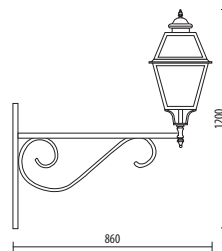

CODE	DESCRIPTION	LAMP	VOLUME	ENERGY CLASS	COLOR
DB.0536	A.677GIG/P12B/1/BLK	E27 - max 100W	0,90	A D	■
DB.0656	A.677GIG/B11/BLK	E27 - max 100W	0,60	A D	■

Available with METAL HALIDE or SODIUM

IP65

CE

U.V. RESISTANT