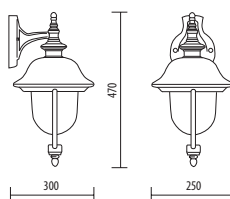

CODE	DESCRIPTION	LAMP	VOLUME	ENERGY CLASS	COLOR
DB.0529	A.9002/STP/BLK-COP	E27 - max 60W	0,04	A > D	Black-Copper
DB.0530	A.9002/SPP/BLK-COP	E27 - max 60W	0,04	A > D	Black-Copper
DB.0532	A.9002/S/BLK-COP	E27 - max 60W	0,04	A > D	Black-Copper

Colors available: black (BLK), black-copper(BLK-COP)

IP44

CE

U.V. RESISTANT