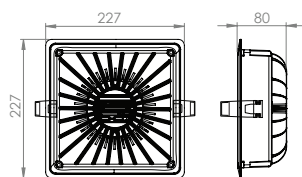

CODE	DESCRIPTION	LAMP	VOLUME	ENERGY CLASS	FRAME COLOR
DB.0478	ALPHA-LED/WHT/N	LED 25W - 4000K - 2000lm	0,006	A+	□
DB.0514	ALPHA-LED/MTL-SLV/N	LED 25W - 4000K - 2000lm	0,006	A+	■
DB.1042	ALPHA-LED/WHT/W	LED 25W - 2700K - 1650lm	0,006	A+	□
DB.0825	ALPHA-LED/MTL-SLV/W	LED 25W - 2700K - 1650lm	0,006	A+	■