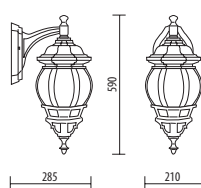

CODE	DESCRIPTION	LAMP	VOLUME	ENERGY CLASS	COLOR
DB.0353	D.577/M/STL/BLK	E27 - max 60W	0,035	A D	■
DB.0354	D.577/M/SPL/BLK	E27 - max 60W	0,035	A D	■
DB.0001	D.577/M/STBA/BLK	E27 - max 60W	0,05	A D	■

Available hand shaded colors: black-rust (BLK-RST), black-green (BLK-GRN), black-gold (BLK-GLD), black-silver (BLK-SLV)