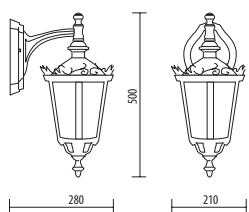

CODE	DESCRIPTION	LAMP	VOLUME	ENERGY CLASS	COLOR
DB.0163	D.700/STL/BLK	E27 - max 60W	0,025	A D	■
DB.0259	D.700/STL/WHT	E27 - max 60W	0,025	A D	□
DB.0164	D.700/SPL/BLK	E27 - max 60W	0,025	A D	■
DB.0260	D.700/SPL/WHT	E27 - max 60W	0,025	A D	□
DB.0018	D.700/STR/BLK	E27 - max 60W	0,035	A D	■
DB.0611	D.700/STR/WHT	E27 - max 60W	0,035	A D	□
DB.0016	D.700/SPR/BLK	E27 - max 60W	0,035	A D	■
DB.0489	D.700/SPR/WHT	E27 - max 60W	0,035	A D	□

Available hand shaded colors: black-rust (BLK-RST), black-green (BLK-GRN), black-gold (BLK-GLD), black-silver (BLK-SLV), white-gold (WHT-GLD)

LED Available on request with LED 10W-950lm-4000K

FIXING KIT INCLUDED IP44 CE E U.V. RESISTANT