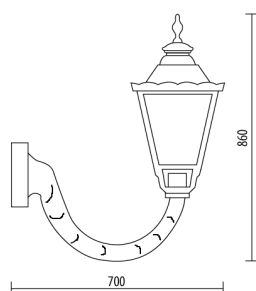

Available on request with METAL HALIDE or SODIUM.

LED Available on request with LED 25W-3400lm-4000K

D.50-MILANO

BIG SIZE

D.50-MILANO/B27/BLK

D.50-MILANO/B28/BLK

OPENING SYSTEM
EASY-ACCESS

CODE	DESCRIPTION	LAMP	VOLUME	ENERGY CLASS	COLOR
DB.0633	D.50-MILANO/B27/BLK	E27 - max 100W	0,15	A D	■
DB.1043	D.50-MILANO/B28/BLK	E27 - max 100W	0,15	A D	■