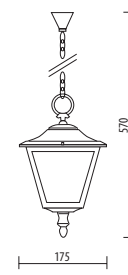

CODE	DESCRIPTION	LAMP	VOLUME	ENERGY CLASS	COLOR
DB.0386	D.7010/STLL/BLK	E27 - max 60W	0,02	A > D	■
DB.0399	D.7010/SPLL/BLK	E27 - max 60W	0,02	A > D	■
DB.0085	D.7010/STP/BLK	E27 - max 60W	0,02	A > D	■
DB.0084	D.7010/SPP/BLK	E27 - max 60W	0,02	A > D	■
DB.0086	D.7010/S/BLK	E27 - max 60W	0,02	A > D	■

Available hand shaded colors: black-rust (BLK-RST), black-green (BLK-GRN), black-gold (BLK-GLD), black-silver (BLK-SLV)