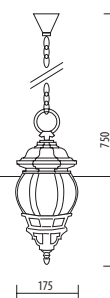

D.577/P

MEDIUM SIZE

D.577/P/STBA/BLK

D.577/P/S/BLK

CODE	DESCRIPTION	LAMP	VOLUME	ENERGY CLASS	COLOR
DB.0265	D.577/P/STBA/BLK	E27 - max 60W	0,035	A D	■
DB.0226	D.577/P/S/BLK	E27 - max 60W	0,025	A D	■

Available hand shaded colors: black-rust (BLK-RST), black-green (BLK-GRN), black-gold (BLK-GLD), black-silver (BLK-SLV)