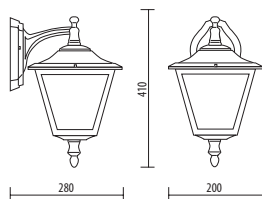

CODE	DESCRIPTION	LAMP	VOLUME	ENERGY CLASS	COLOR
DB.0572	D.7025/STL/BLK	E27 - max 60W	0,025	A D	■
DB.0573	D.7025/SPL/BLK	E27 - max 60W	0,025	A D	■
DB.0575	D.7025/S/BLK	E27 - max 60W	0,025	A D	■

Available hand shaded colors: black-rust (BLK-RST), black-green (BLK-GRN), black-gold (BLK-GLD), black-silver (BLK-SLV)