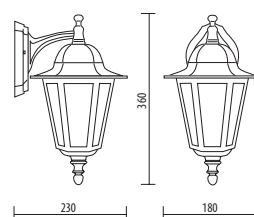

CODE	DESCRIPTION	LAMP	VOLUME	ENERGY CLASS	COLOR
DB.0409	D.7030/STLL/BLK	E27 - max 60W	0,02	A D	■
DB.0387	D.7030/SPLL/BLK	E27 - max 60W	0,02	A D	■

Available hand shaded colors: black-rust (BLK-RST), black-green (BLK-GRN), black-gold (BLK-GLD), black-silver (BLK-SLV)