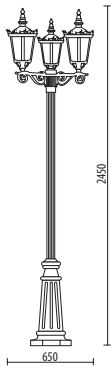

CODE	DESCRIPTION	LAMP	VOLUME	ENERGY CLASS	COLOR
DB.0288	D.700/DP190/3/F12/BLK	E27 - max 60W	0,18	A D	■
DB.0485	D.700/DP190/3/F12/WHT	E27 - max 60W	0,18	A D	□
DB.0254	D.700/PLEN/BLK	E27 - max 60W	0,06	A D	■
DB.0290	D.700/PLEN/WHT	E27 - max 60W	0,06	A D	□
DB.0015	D.700/LE/BLK	E27 - max 60W	0,03	A D	■
DB.0261	D.700/LE/WHT	E27 - max 60W	0,03	A D	□

Available hand shaded colors: black-rust (BLK-RST), black-green (BLK-GRN), black-gold (BLK-GLD), black-silver (BLK-SLV), white-gold (WHT-GLD)

LED Available on request with LED 10W-950lm-4000K

FIXING KIT INCLUDED IP44 CE U.V. RESISTANT