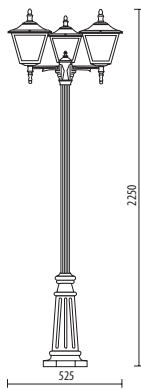

CODE	DESCRIPTION	LAMP	VOLUME	ENERGY CLASS	COLOR
DB.0219	D.7010/DP190/3/F6/BLK	E27 - max 60W	0,18	A > D	■
DB.0088	D.7010/PLEN/BLK	E27 - max 60W	0,06	A > D	■
DB.0087	D.7010/LE/BLK	E27 - max 60W	0,02	A > D	■

Available hand shaded colors: black-rust (BLK-RST), black-green (BLK-GRN), black-gold (BLK-GLD), black-silver (BLK-SLV)

IP44