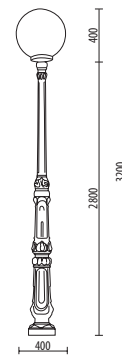

CODE	DESCRIPTION	LAMP	VOLUME	ENERGY CLASS	COLOR
DB.0222	MG1/FORUM1/40/1/BLK/OP	E27 - max 100W	0,30	A D	■
DB.1032	MG1/CLASSIC2/40/1/BLK/OP	E27 - max 100W	0,40	A D	■

Available on request with METAL HALIDE or SODIUM.