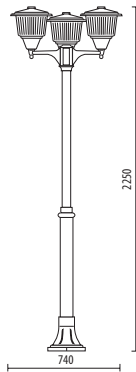

CODE	DESCRIPTION	LAMP	VOLUME	ENERGY CLASS	COLOR
DB.0907	ANDROMEDA/P185/3/F5/BLK	E27 - max 60W	0,25	A D	■
DB.0210	ANDROMEDA/P185/1/BLK	E27 - max 60W	0,15	A D	■
DB.0787	ANDROMEDA/P110L/BLK	E27 - max 60W	0,09	A D	■

Colors available: black (BLK), white (WHT), anthracite (ANT), metal silver (MTL-SLV)