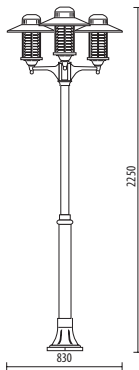

Fixing kit included.

Suitable for outdoor use: garden, court, porch, residential area, walkway, park, small square

A.9005/P185/3/F5/MTL-SLV

A.9005/P185/1/MTL-SLV

A.9005/P110L/MTL-SLV

CODE	DESCRIPTION	LAMP	VOLUME	ENERGY CLASS	COLOR
DB.0393	A.9005/P185/3/F5/MTL-SLV	E27 - max 60W	0,25	A > D	■
DB.0436	A.9005/P185/1/MTL-SLV	E27 - max 60W	0,01	A > D	■
DB.0601	A.9005/P110L/MTL-SLV	E27 - max 60W	0,09	A > D	■