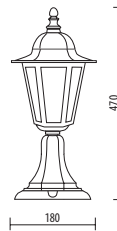

CODE	DESCRIPTION	LAMP	VOLUME	ENERGY CLASS	COLOR
DB.0231	D.7030/PLEN/BLK	E27 - max 60W	0,02	A D	■
DB.0138	D.7030/LE/BLK	E27 - max 60W	0,02	A D	■
DB.0232	D.7030/LT/BLK	E27 - max 60W	0,02	A D	■

Available hand shaded colors: black-rust (BLK-RST), black-green (BLK-GRN), black-gold (BLK-GLD), black-silver (BLK-SLV)

IP44