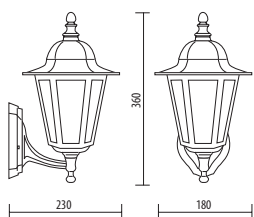

CODE	DESCRIPTION	LAMP	VOLUME	ENERGY CLASS	COLOR
DB.0409	D.7030/STLL/BLK	E27 - max 60W	0,02	A D	■
DB.0387	D.7030/SPLL/BLK	E27 - max 60W	0,02	A D	■

Available hand shaded colors: black-rust (BLK-RST), black-green (BLK-GRN), black-gold (BLK-GLD), black-silver (BLK-SLV)