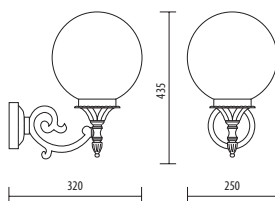

CODE	DESCRIPTION	LAMP	VOLUME	ENERGY CLASS	COLOR
DB.0481	A.0107/ST/20/WHT/OP	E27 - max 60W	0,020	A D	☐
DB.0215	A.0107/STN/25/WHT/OP	E27 - max 60W	0,025	A D	☐
DB.0482	A.0107/ST/20/2/WHT/OP	E27 - max 60W	0,035	A D	☐

Colors available: black (BLK), white (WHT), anthracite (ANT), metal silver (MTL-SLV)

IP44

CE

U.V. RESISTANT