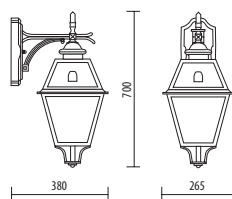

CODE	DESCRIPTION	LAMP	VOLUME	ENERGY CLASS	COLOR
DB.0391	A.1780/STA/BLK	E27 - max 60W	0,055	A D	■
DB.0433	A.1780/SPA/BLK	E27 - max 60W	0,055	A D	■
DB.0432	A.1780/S/BLK	E27 - max 60W	0,055	A D	■

Colors available: black (BLK), white (WHT), anthracite (ANT), metal silver (MTL-SLV)

IP44

CE

U.V. RESISTANT