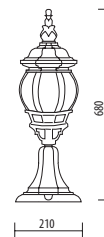

CODE	DESCRIPTION	LAMP	VOLUME	ENERGY CLASS	COLOR
DB.0227	D.577/M/DP190/1/BLK	E27 - max 60W	0,18	A D	■
DB.0051	D.577/M/PLEN4007/BLK	E27 - max 60W	0,06	A D	■
DB.0272	D.577/M/LE/BLK	E27 - max 60W	0,03	A D	■

Available hand shaded colors: black-rust (BLK-RST), black-green (BLK-GRN), black-gold (BLK-GLD), black-silver (BLK-SLV)