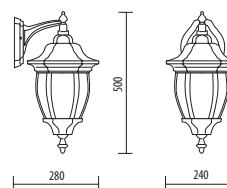

CODE	DESCRIPTION	LAMP	VOLUME	ENERGY CLASS	COLOR
DB.0515	A.587/STL/BLK	E27 - max 60W	0,03	A D	■
DB.0516	A.587/SPL/BLK	E27 - max 60W	0,03	A D	■

Colors available: black (BLK), white (WHT), anthracite (ANT), metal silver (MTL-SLV)

IP44

CE

U.V. RESISTANT