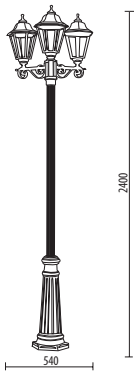

D.8100

MEDIUM SIZE

Light fitting for wall or ground fixing with medium size lantern and arm/base in resin material Duralighting®; diffuser in polycarbonate UV stabilized.
Post DP190 in resin material with an internal galvanized steel pipe.
Fixing kit included.
Suitable for outdoor use: garden, court, balcony, porch, residential area, walkway, small square

CODE	DESCRIPTION	LAMP	VOLUME	ENERGY CLASS	COLOR
DB.0569	D.8100/DP190/3/F12/BLK	E27 - max 60W	0,18	A D	■
DB.0703	D.8100/DP190/3/F12/WHT	E27 - max 60W	0,18	A D	□
DB.0296	D.8100/PLEN/RD/BLK	E27 - max 60W	0,06	A D	■
DB.0322	D.8100/PLEN/RD/WHT	E27 - max 60W	0,06	A D	□
DB.0306	D.8100/RD/BLK	E27 - max 60W	0,025	A D	■
DB.0323	D.8100/RD/WHT	E27 - max 60W	0,025	A D	□

Available hand shaded colors: black-rust (BLK-RST), black-green (BLK-GRN), black-gold (BLK-GLD), black-silver (BLK-SLV), white-gold (WHT-GLD)