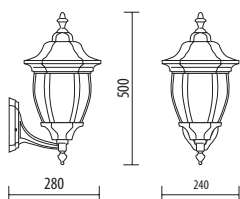

CODE	DESCRIPTION	LAMP	VOLUME	ENERGY CLASS	COLOR
DB.0515	A.587/STL/BLK	E27 - max 60W	0,03	A D	■
DB.0516	A.587/SPL/BLK	E27 - max 60W	0,03	A D	■

Colors available: black (BLK), white (WHT), anthracite (ANT), metal silver (MTL-SLV)

IP44

CE

U.V. RESISTANT