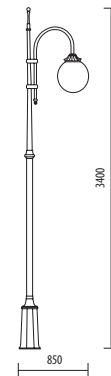

CODE	DESCRIPTION	LAMP	VOLUME	ENERGY CLASS	COLOR
DB.0537	A.0107GIG/P12B/40/1/BLK/OP	E27 - max 100W	0,60	A D	■
DB.1045	A.0107GIG/P12/B24/40/BLK/OP	E27 - max 100W	0,70	A D	■

Available with METAL HALIDE or SODIUM

IP44

CE

U.V.
RESISTANT