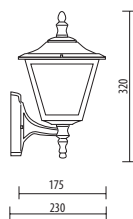

CODE	DESCRIPTION	LAMP	VOLUME	ENERGY CLASS	COLOR
DB.0386	D.7010/STLL/BLK	E27 - max 60W	0,02	A > D	■
DB.0399	D.7010/SPLL/BLK	E27 - max 60W	0,02	A > D	■
DB.0085	D.7010/STP/BLK	E27 - max 60W	0,02	A > D	■
DB.0084	D.7010/SPP/BLK	E27 - max 60W	0,02	A > D	■
DB.0086	D.7010/S/BLK	E27 - max 60W	0,02	A > D	■

Available hand shaded colors: black-rust (BLK-RST), black-green (BLK-GRN), black-gold (BLK-GLD), black-silver (BLK-SLV)