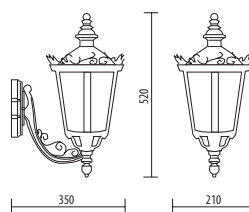

CODE	DESCRIPTION	LAMP	VOLUME	ENERGY CLASS	COLOR
DB.0163	D.700/STL/BLK	E27 - max 60W	0,025	A D	■
DB.0259	D.700/STL/WHT	E27 - max 60W	0,025	A D	□
DB.0164	D.700/SPL/BLK	E27 - max 60W	0,025	A D	■
DB.0260	D.700/SPL/WHT	E27 - max 60W	0,025	A D	□
DB.0018	D.700/STR/BLK	E27 - max 60W	0,035	A D	■
DB.0611	D.700/STR/WHT	E27 - max 60W	0,035	A D	□
DB.0016	D.700/SPR/BLK	E27 - max 60W	0,035	A D	■
DB.0489	D.700/SPR/WHT	E27 - max 60W	0,035	A D	□

Available hand shaded colors: black-rust (BLK-RST), black-green (BLK-GRN), black-gold (BLK-GLD), black-silver (BLK-SLV), white-gold (WHT-GLD)

LED Available on request with LED 10W-950lm-4000K

FIXING KIT INCLUDED IP44 CE E U.V. RESISTANT