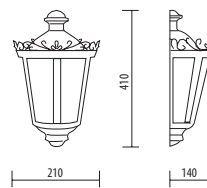

CODE	DESCRIPTION	LAMP	VOLUME	ENERGY CLASS	COLOR
DB.0192	D.700/S/BLK	E27 - max 60W	0,25	A D	■
DB.0258	D.700/S/WHT	E27 - max 60W	0,25	A D	□
DB.0104	D.700/A/BLK	E27 - max 60W	0,25	A D	■
DB.0262	D.700/A/WHT	E27 - max 60W	0,25	A D	□

Available hand shaded colors: black-rust (BLK-RST), black-green (BLK-GRN), black-gold (BLK-GLD), black-silver (BLK-SLV), white-gold (WHT-GLD)