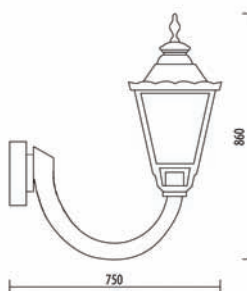

Available on request with METAL HALIDE or SODIUM.

LED Available on request with LED 25W-3400lm-4000K

D.50-MILANO

BIG SIZE

D.50-MILANO/B27/BLK

D.50-MILANO/B28/BLK

OPENING SYSTEM
EASY-ACCESS

CODE	DESCRIPTION	LAMP	VOLUME	ENERGY CLASS	COLOR
DB.0633	D.50-MILANO/B27/BLK	E27 - max 100W	0,15	A D	■
DB.1043	D.50-MILANO/B28/BLK	E27 - max 100W	0,15	A D	■