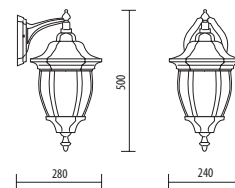

CODE	DESCRIPTION	LAMP	VOLUME	ENERGY CLASS	COLOR
DB.0646	A.588/STL/BLK	E27 - max 60W	0,03	A > D	■
DB.0248	A.588/SPL/BLK	E27 - max 60W	0,03	A > D	■

Colors available: black (BLK), white (WHT), anthracite (ANT), metal silver (MTL-SLV)

IP44

CE

U.V.
RESISTANT