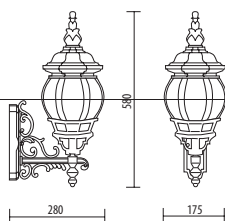

CODE	DESCRIPTION	LAMP	VOLUME	ENERGY CLASS	COLOR
DB.0265	D.577/P/STBA/BLK	E27 - max 60W	0,035	A D	■
DB.0226	D.577/P/S/BLK	E27 - max 60W	0,025	A D	■

Available hand shaded colors: black-rust (BLK-RST), black-green (BLK-GRN), black-gold (BLK-GLD), black-silver (BLK-SLV)

LED Available on request with LED 10W-950lm-4000K

FIXING KIT INCLUDED
IP44
CE
U.V. RESISTANT
♻️