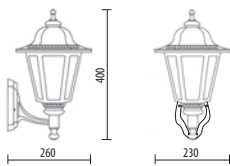

CODE	DESCRIPTION	LAMP	VOLUME	ENERGY CLASS	COLOR
DB.0281	D.8100/STL-SPL/BLK	E27 - max 60W	0,025	A D	■
DB.0314	D.8100/STL-SPL/WHT	E27 - max 60W	0,025	A D	□
DB.0295	D.8100/S/BLK	E27 - max 60W	0,025	A D	■
DB.0315	D.8100/S/WHT	E27 - max 60W	0,025	A D	□

Available hand shaded colors: black-rust (BLK-RST), black-green (BLK-GRN), black-gold (BLK-GLD), black-silver (BLK-SLV), white-gold (WHT-GLD)