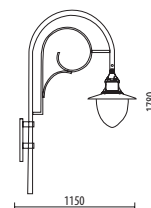

CODE	DESCRIPTION	LAMP	VOLUME	ENERGY CLASS	COLOR
DB.0658	LAMPARA/AL45/B25/BLK/OP	E27 - max 100W	1,00	A D	■
DB.0657	LAMPARA/B25/BLK/OP	E27 - max 100W	0,60	A D	■

Available with METAL HALIDE or SODIUM