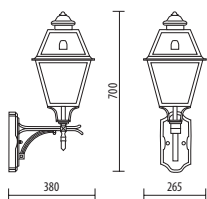

CODE	DESCRIPTION	LAMP	VOLUME	ENERGY CLASS	COLOR
DB.0391	A.1780/STA/BLK	E27 - max 60W	0,055	A D	■
DB.0433	A.1780/SPA/BLK	E27 - max 60W	0,055	A D	■
DB.0432	A.1780/S/BLK	E27 - max 60W	0,055	A D	■

Colors available: black (BLK), white (WHT), anthracite (ANT), metal silver (MTL-SLV)

IP44

CE

U.V. RESISTANT