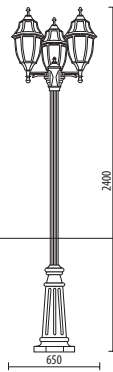

CODE	DESCRIPTION	LAMP	VOLUME	ENERGY CLASS	COLOR
DB.0327	A.587/P191/3/F6/BLK	E27 - max 60W	0,30	A D	■
DB.0526	A.587/LE/BLK	E27 - max 60W	0,03	A D	■

Colors available: black (BLK), white (WHT), anthracite (ANT), metal silver (MTL-SLV)

IP44

CE

U.V.
RESISTANT