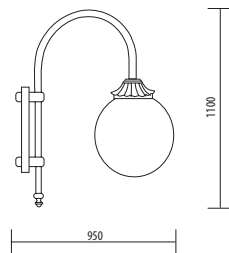

CODE	DESCRIPTION	LAMP	VOLUME	ENERGY CLASS	COLOR
DB.1046	A.0107GIG/B24/40/BLK/OP	E27 - max 100W	0,30	A D	■

Available with METAL HALIDE or SODIUM

IP44

CE

U.V. RESISTANT