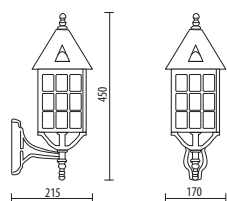

CODE	DESCRIPTION	LAMP	VOLUME	ENERGY CLASS	COLOR
DB.0198	D.7016/STP/BLK	E27 - max 60W	0,020	A D	■
DB.0006	D.7016/SPP/BLK	E27 - max 60W	0,020	A D	■
DB.0067	D.7016/S/BLK	E27 - max 60W	0,025	A D	■

Available hand shaded colors: black-rust (BLK-RST), black-green (BLK-GRN), black-gold (BLK-GLD), black-silver (BLK-SLV)