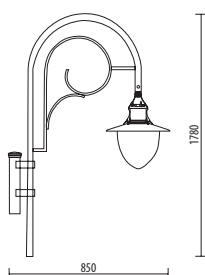

CODE	DESCRIPTION	LAMP	VOLUME	ENERGY CLASS	COLOR
DB.0657	LAMPARA/B25/BLK/OP	E27 - max 100W	0,40	A D	■

Available on request with METAL HALIDE or SODIUM.

IP65

CE

U.V.
RESISTANT