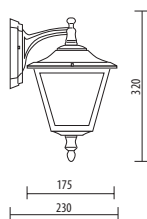

CODE	DESCRIPTION	LAMP	VOLUME	ENERGY CLASS	COLOR
DB.0386	D.7010/STLL/BLK	E27 - max 60W	0,02	A > D	■
DB.0399	D.7010/SPLL/BLK	E27 - max 60W	0,02	A > D	■
DB.0085	D.7010/STP/BLK	E27 - max 60W	0,02	A > D	■
DB.0084	D.7010/SPP/BLK	E27 - max 60W	0,02	A > D	■
DB.0086	D.7010/S/BLK	E27 - max 60W	0,02	A > D	■

Available hand shaded colors: black-rust (BLK-RST), black-green (BLK-GRN), black-gold (BLK-GLD), black-silver (BLK-SLV)