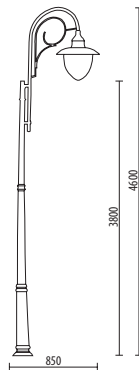

CODE	DESCRIPTION	LAMP	VOLUME	ENERGY CLASS	COLOR
DB.0501	LAMPARA/FORUM2/B25/BLK/OP	E27 - max 100W	0,80	A > D	■

Available on request with METAL HALIDE or SODIUM.