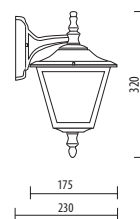

CODE	DESCRIPTION	LAMP	VOLUME	ENERGY CLASS	COLOR
DB.0386	D.7010/STLL/BLK	E27 - max 60W	0,02	A > D	■
DB.0399	D.7010/SPLL/BLK	E27 - max 60W	0,02	A > D	■
DB.0085	D.7010/STP/BLK	E27 - max 60W	0,02	A > D	■
DB.0084	D.7010/SPP/BLK	E27 - max 60W	0,02	A > D	■
DB.0086	D.7010/S/BLK	E27 - max 60W	0,02	A > D	■

Available hand shaded colors: black-rust (BLK-RST), black-green (BLK-GRN), black-gold (BLK-GLD), black-silver (BLK-SLV)