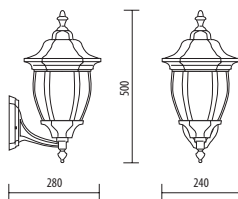

CODE	DESCRIPTION	LAMP	VOLUME	ENERGY CLASS	COLOR
DB.0646	A.588/STL/BLK	E27 - max 60W	0,03	A > D	■
DB.0248	A.588/SPL/BLK	E27 - max 60W	0,03	A > D	■

Colors available: black (BLK), white (WHT), anthracite (ANT), metal silver (MTL-SLV)

IP44

CE

U.V.
RESISTANT