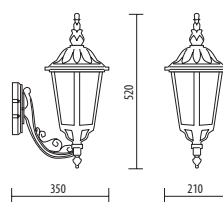

CODE	DESCRIPTION	LAMP	VOLUME	ENERGY CLASS	COLOR
DB.0370	D.377/STL/BLK	E27 - max 60W	0,025	A > D	■
DB.0368	D.377/SPL/BLK	E27 - max 60W	0,025	A > D	■
DB.0072	D.377/STR/BLK	E27 - max 60W	0,035	A > D	■
DB.0071	D.377/SPR/BLK	E27 - max 60W	0,035	A > D	■

Available hand shaded colors: black-rust (BLK-RST), black-green (BLK-GRN), black-gold (BLK-GLD), black-silver (BLK-SLV)

LED Available on request with LED 10W-950lm-4000K

FIXING KIT INCLUDED
IP44
CE
U.V. RESISTANT
♻️