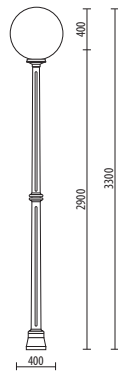

CODE	DESCRIPTION	LAMP	VOLUME	ENERGY CLASS	COLOR
DB.0222	MG1/FORUM1/40/1/BLK/OP	E27 - max 100W	0,30	A D	■
DB.1032	MG1/CLASSIC2/40/1/BLK/OP	E27 - max 100W	0,40	A D	■

Available on request with METAL HALIDE or SODIUM.