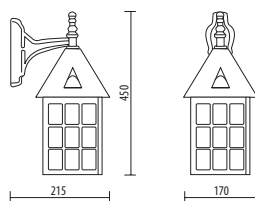

CODE	DESCRIPTION	LAMP	VOLUME	ENERGY CLASS	COLOR
DB.0198	D.7016/STP/BLK	E27 - max 60W	0,020	A D	■
DB.0006	D.7016/SPP/BLK	E27 - max 60W	0,020	A D	■
DB.0067	D.7016/S/BLK	E27 - max 60W	0,025	A D	■

Available hand shaded colors: black-rust (BLK-RST), black-green (BLK-GRN), black-gold (BLK-GLD), black-silver (BLK-SLV)