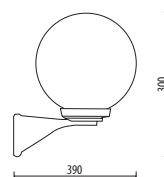

D.0107

MEDIUM SIZE

D.0107/LE/25/BLK/OP

D.0107/M/25/BLK/OP

CODE	DESCRIPTION	LAMP	VOLUME	ENERGY CLASS	COLOR
DB.0618	D.0107/LE/25/BLK/OP	E27 - max 60W	0,025	A D	■
DB.0607	D.0107/M/25/BLK/OP	E27 - max 60W	0,025	A D	■