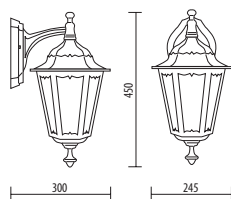

CODE	DESCRIPTION	LAMP	VOLUME	ENERGY CLASS	COLOR
DB.0014	D.8302/STL/BLK	E27 - max 60W	0,025	A D	■
DB.0013	D.8302/SPL/BLK	E27 - max 60W	0,025	A D	■
DB.0255	D.8302/STBA/BLK	E27 - max 60W	0,035	A D	■
DB.0141	D.8302/S/BLK	E27 - max 60W	0,025	A D	■

Available hand shaded colors: black-rust (BLK-RST), black-green (BLK-GRN), black-gold (BLK-GLD), black-silver (BLK-SLV)