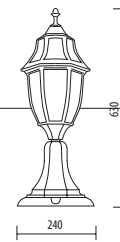

CODE	DESCRIPTION	LAMP	VOLUME	ENERGY CLASS	COLOR
DB.0327	A.587/P191/3/F6/BLK	E27 - max 60W	0,30	A D	■
DB.0526	A.587/LE/BLK	E27 - max 60W	0,03	A D	■

Colors available: black (BLK), white (WHT), anthracite (ANT), metal silver (MTL-SLV)

IP44

CE

U.V.
RESISTANT