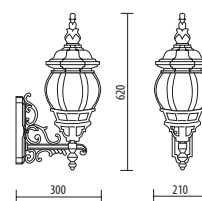

CODE	DESCRIPTION	LAMP	VOLUME	ENERGY CLASS	COLOR
DB.0353	D.577/M/STL/BLK	E27 - max 60W	0,035	A D	■
DB.0354	D.577/M/SPL/BLK	E27 - max 60W	0,035	A D	■
DB.0001	D.577/M/STBA/BLK	E27 - max 60W	0,05	A D	■

Available hand shaded colors: black-rust (BLK-RST), black-green (BLK-GRN), black-gold (BLK-GLD), black-silver (BLK-SLV)