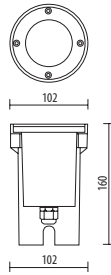

LIGHT UP

Recessed lighting fixture for floor or ground fixing with body in die-cast aluminium with recessed box in reinforced thermoplastic.

Outer frame in stainless steel 4 mm, diffuser in tempered glass 10 mm, silicon rubber gasket, reflector in polished aluminium.

Suitable for outdoor use: garden, court, porch, walkway, stair

35009

h(m)	Eavg(lx)	Emax(lx)	D(m)
1	390,7	554,4	0,6
2	97,67	138,6	1,21
3	43,41	61,6	1,81
4	24,42	34,65	2,41
5	15,63	22,18	3,01

35029