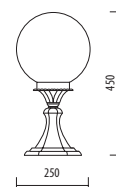

CODE	DESCRIPTION	LAMP	VOLUME	ENERGY CLASS	COLOR
DB.0423	A.0107/P110/25/WHT/OP	E27 - max 60W	0,09	A > D	☐
DB.0652	A.0107/P108/25/WHT/OP	E27 - max 60W	0,09	A > D	☐
DB.0420	A.0107/P035/25/WHT/OP	E27 - max 60W	0,025	A > D	☐
DB.0483	A.0107/LE/25/WHT/OP	E27 - max 60W	0,025	A > D	☐

Colors available: black (BLK), white (WHT), anthracite (ANT), metal silver (MTL-SLV)

IP44

CE

U.V. RESISTANT