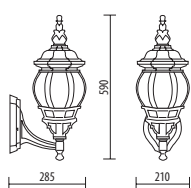

CODE	DESCRIPTION	LAMP	VOLUME	ENERGY CLASS	COLOR
DB.0353	D.577/M/STL/BLK	E27 - max 60W	0,035	A D	■
DB.0354	D.577/M/SPL/BLK	E27 - max 60W	0,035	A D	■
DB.0001	D.577/M/STBA/BLK	E27 - max 60W	0,05	A D	■

Available hand shaded colors: black-rust (BLK-RST), black-green (BLK-GRN), black-gold (BLK-GLD), black-silver (BLK-SLV)