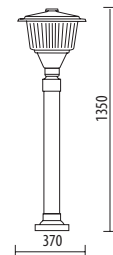

CODE	DESCRIPTION	LAMP	VOLUME	ENERGY CLASS	COLOR
DB.0907	ANDROMEDA/P185/3/F5/BLK	E27 - max 60W	0,25	A D	■
DB.0210	ANDROMEDA/P185/1/BLK	E27 - max 60W	0,15	A D	■
DB.0787	ANDROMEDA/P110L/BLK	E27 - max 60W	0,09	A D	■

Colors available: black (BLK), white (WHT), anthracite (ANT), metal silver (MTL-SLV)