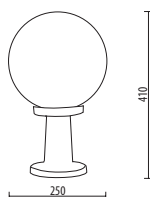

D.0107

MEDIUM SIZE

D.0107/LE/25/BLK/OP

D.0107/M/25/BLK/OP

CODE	DESCRIPTION	LAMP	VOLUME	ENERGY CLASS	COLOR
DB.0618	D.0107/LE/25/BLK/OP	E27 - max 60W	0,025	A D	■
DB.0607	D.0107/M/25/BLK/OP	E27 - max 60W	0,025	A D	■