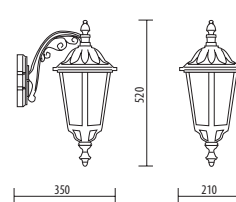

CODE	DESCRIPTION	LAMP	VOLUME	ENERGY CLASS	COLOR
DB.0370	D.377/STL/BLK	E27 - max 60W	0,025	A > D	■
DB.0368	D.377/SPL/BLK	E27 - max 60W	0,025	A > D	■
DB.0072	D.377/STR/BLK	E27 - max 60W	0,035	A > D	■
DB.0071	D.377/SPR/BLK	E27 - max 60W	0,035	A > D	■

Available hand shaded colors: black-rust (BLK-RST), black-green (BLK-GRN), black-gold (BLK-GLD), black-silver (BLK-SLV)

LED Available on request with LED 10W-950lm-4000K

FIXING KIT INCLUDED
IP44
CE
U.V. RESISTANT
♻️