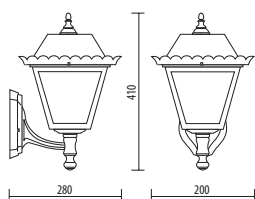

CODE	DESCRIPTION	LAMP	VOLUME	ENERGY CLASS	COLOR
DB.0167	D.7020/STL/BLK	E27 - max 60W	0,025	A D	■
DB.0168	D.7020/SPL/BLK	E27 - max 60W	0,025	A D	■
DB.0383	D.7020/S/BLK	E27 - max 60W	0,025	A D	■

Available hand shaded colors: black-rust (BLK-RST), black-green (BLK-GRN), black-gold (BLK-GLD), black-silver (BLK-SLV)