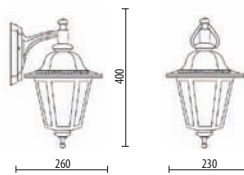

CODE	DESCRIPTION	LAMP	VOLUME	ENERGY CLASS	COLOR
DB.0281	D.8100/STL-SPL/BLK	E27 - max 60W	0,025	A D	■
DB.0314	D.8100/STL-SPL/WHT	E27 - max 60W	0,025	A D	□
DB.0295	D.8100/S/BLK	E27 - max 60W	0,025	A D	■
DB.0315	D.8100/S/WHT	E27 - max 60W	0,025	A D	□

Available hand shaded colors: black-rust (BLK-RST), black-green (BLK-GRN), black-gold (BLK-GLD), black-silver (BLK-SLV), white-gold (WHT-GLD)