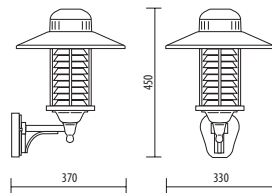

CODE	DESCRIPTION	LAMP	VOLUME	ENERGY CLASS	COLOR
DB.0395	A.9005/WB/MTL-SLV	E27 - max 60W	0,025	A D	■

Colors available: black (BLK), white (WHT), anthracite (ANT), metal silver (MTL-SLV)

IP44

CE

U.V. RESISTANT