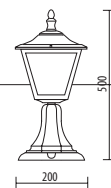

CODE	DESCRIPTION	LAMP	VOLUME	ENERGY CLASS	COLOR
DB.0570	D.7025/DP190/3/F6/BLK	E27 - max 60W	0,18	A D	■
DB.0571	D.7025/PLEN/BLK	E27 - max 60W	0,06	A D	■
DB.0574	D.7025/LE/BLK	E27 - max 60W	0,025	A D	■

Available hand shaded colors: black-rust (BLK-RST), black-green (BLK-GRN), black-gold (BLK-GLD), black-silver (BLK-SLV)

IP44