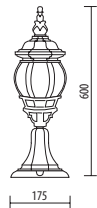

CODE	DESCRIPTION	LAMP	VOLUME	ENERGY CLASS	COLOR
DB.0301	D.577/P/DP190/3/F6/BLK	E27 - max 60W	0,18	A D	■
DB.0047	D.577/P/PLEN/BLK	E27 - max 60W	0,06	A D	■
DB.0052	D.577/P/PLEN4007/BLK	E27 - max 60W	0,06	A D	■
DB.0005	D.577/P/LE/BLK	E27 - max 60W	0,025	A D	■

Available hand shaded colors: black-rust (BLK-RST), black-green (BLK-GRN), black-gold (BLK-GLD), black-silver (BLK-SLV)

LED Available on request with LED 10W-950lm-4000K

FIXING KIT INCLUDED IP44 CE U.V. RESISTANT