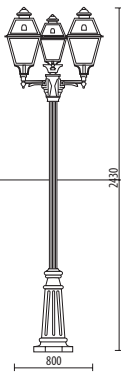

CODE	DESCRIPTION	LAMP	VOLUME	ENERGY CLASS	COLOR
DB.0434	A.1780/P191/3/F5/BLK	E27 - max 60W	0,30	A D	■
DB.0435	A.1780/P110/BLK	E27 - max 60W	0,15	A D	■
DB.0392	A.1780/LE/BLK	E27 - max 60W	0,055	A D	■

Colors available: black (BLK), white (WHT), anthracite (ANT), metal silver (MTL-SLV)

IP44

CE

U.V.
RESISTANT