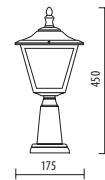

CODE	DESCRIPTION	LAMP	VOLUME	ENERGY CLASS	COLOR
DB.0219	D.7010/DP190/3/F6/BLK	E27 - max 60W	0,18	A > D	■
DB.0088	D.7010/PLEN/BLK	E27 - max 60W	0,06	A > D	■
DB.0087	D.7010/LE/BLK	E27 - max 60W	0,02	A > D	■

Available hand shaded colors: black-rust (BLK-RST), black-green (BLK-GRN), black-gold (BLK-GLD), black-silver (BLK-SLV)

IP44