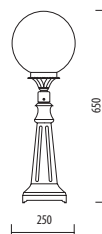

CODE	DESCRIPTION	LAMP	VOLUME	ENERGY CLASS	COLOR
DB.0423	A.0107/P110/25/WHT/OP	E27 - max 60W	0,09	A > D	☐
DB.0652	A.0107/P108/25/WHT/OP	E27 - max 60W	0,09	A > D	☐
DB.0420	A.0107/P035/25/WHT/OP	E27 - max 60W	0,025	A > D	☐
DB.0483	A.0107/LE/25/WHT/OP	E27 - max 60W	0,025	A > D	☐

Colors available: black (BLK), white (WHT), anthracite (ANT), metal silver (MTL-SLV)

IP44

CE

U.V. RESISTANT