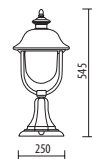

CODE	DESCRIPTION	LAMP	VOLUME	ENERGY CLASS	COLOR
DB.0598	A.9002/P190/3/F8SR/BLK-COP	E27 - max 60W	0,25	A > D	Black/Copper
DB.0533	A.9002/P110/BLK/BLK-COP	E27 - max 60W	0,10	A > D	Black/Copper
DB.0597	A.9002/P108/BLK-COP	E27 - max 60W	0,08	A > D	Black/Copper
DB.0531	A.9002/LE/BLK-COP	E27 - max 60W	0,04	A > D	Black/Copper

Colors available: black (BLK), black-copper (BLK-COP)

IP44

CE

U.V.
RESISTANT