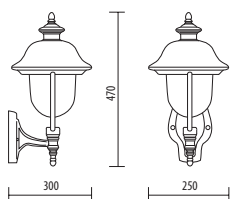

CODE	DESCRIPTION	LAMP	VOLUME	ENERGY CLASS	COLOR
DB.0529	A.9002/STP/BLK-COP	E27 - max 60W	0,04	A > D	Black-Copper
DB.0530	A.9002/SPP/BLK-COP	E27 - max 60W	0,04	A > D	Black-Copper
DB.0532	A.9002/S/BLK-COP	E27 - max 60W	0,04	A > D	Black-Copper

Colors available: black (BLK), black-copper(BLK-COP)

IP44

CE

U.V. RESISTANT