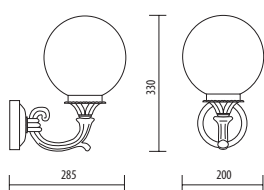

CODE	DESCRIPTION	LAMP	VOLUME	ENERGY CLASS	COLOR
DB.0481	A.0107/ST/20/WHT/OP	E27 - max 60W	0,020	A D	☐
DB.0215	A.0107/STN/25/WHT/OP	E27 - max 60W	0,025	A D	☐
DB.0482	A.0107/ST/20/2/WHT/OP	E27 - max 60W	0,035	A D	☐

Colors available: black (BLK), white (WHT), anthracite (ANT), metal silver (MTL-SLV)

IP44

CE

U.V. RESISTANT