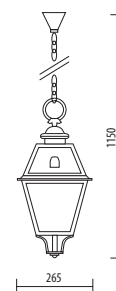

CODE	DESCRIPTION	LAMP	VOLUME	ENERGY CLASS	COLOR
DB.0391	A.1780/STA/BLK	E27 - max 60W	0,055	A D	■
DB.0433	A.1780/SPA/BLK	E27 - max 60W	0,055	A D	■
DB.0432	A.1780/S/BLK	E27 - max 60W	0,055	A D	■

Colors available: black (BLK), white (WHT), anthracite (ANT), metal silver (MTL-SLV)

IP44

CE

U.V. RESISTANT