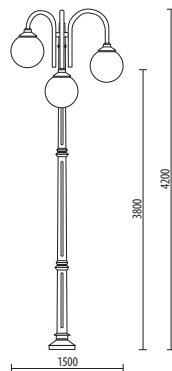

CODE	DESCRIPTION	LAMP	VOLUME	ENERGY CLASS	COLOR
DB.0668	MG5/FORUM2/40/3/BLK/OP	E27 - max 100W	0,80	A > D	■

Available on request with METAL HALIDE or SODIUM.