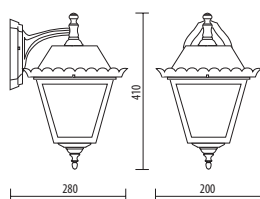

CODE	DESCRIPTION	LAMP	VOLUME	ENERGY CLASS	COLOR
DB.0167	D.7020/STL/BLK	E27 - max 60W	0,025	A D	■
DB.0168	D.7020/SPL/BLK	E27 - max 60W	0,025	A D	■
DB.0383	D.7020/S/BLK	E27 - max 60W	0,025	A D	■

Available hand shaded colors: black-rust (BLK-RST), black-green (BLK-GRN), black-gold (BLK-GLD), black-silver (BLK-SLV)